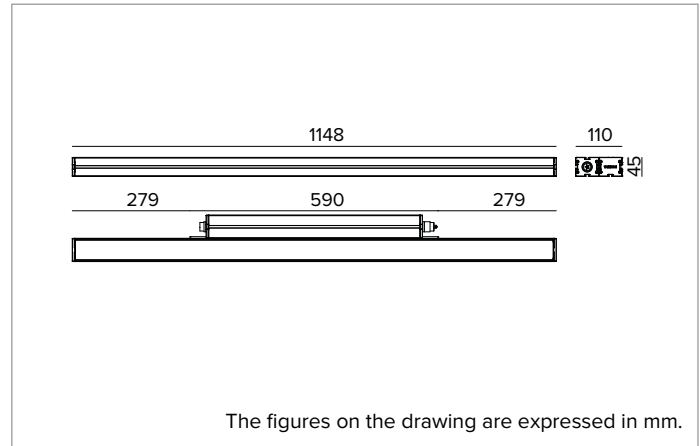

E0544GWL830ELBC | JEDI NOVA 55 Projector Side Box

Adjustable linear LED projector

		3000K	H(m)	D1(m)	D2(m)	Emax(lx)
		Ra80	11°	59°		
Fixture Power	70W	1	0.19	1.14	26433	
Source Flux	9096lm	2	0.37	2.28	6608	
Fixture Flux	6846lm	3	0.56	3.42	2937	
Efficacy	98lm/W	4	0.74	4.55	1652	
TS2120	Imax=2906cd/klm	Imax	26433cd	5	0.93	5.69 1057

Optic: LENS

Beam angles: GRZ 10°x60°

Optical efficiency: 75%

Fixture flux: 6846lm

Luminous efficacy: 98lm/W

Photobiological safety: Compliant with RG1 low risk group

MECHANICAL CHARACTERISTICS

Extruded anodised aluminium 15µ body. Extra clear 5mm thick glass flat screen. The body of the fixture is adjustable and can be installed away from the mounting surface using accessory snap brackets.

Colour and finish: Burnished copper

Dimensions: L=1148mm

Weight: 4.7Kg

Version: STANDARD

Degree of protection: IP66,IP67,IP68,IP69

Mechanical Resistance: IK07

ELECTRICAL CHARACTERISTICS

Integrated driver available in the ON-OFF version (positioned laterally to the optical body). Supplied with through-wiring with longitudinal sealing IN/OUT panel connectors (the sealing limits the risk of humidity raising towards the driver/optical body). Luminaire compliant with EN 60598-2-22 for power supply from a centralised emergency system CPSS (Central Power Supply System), not incorporated in the luminaire - high risk areas excluded. The default power and flux are 100% in AC and 100% in DC.

Code
A118

Male/female IP66/IP68 connector kit.
5 poles (STANDARD 3G2,5mm² MAX, DALI 5G1,5mm² MAX).
Cable diameter range from 7 to 12mm.

Due to the technological evolution of the electronic components, the data provided may be updated, and as such, confirmation must be requested during the order process.
Luminous flux and power supply have +/-10% tolerances with respect to the indicated value. tq +25°C (CIE 121).